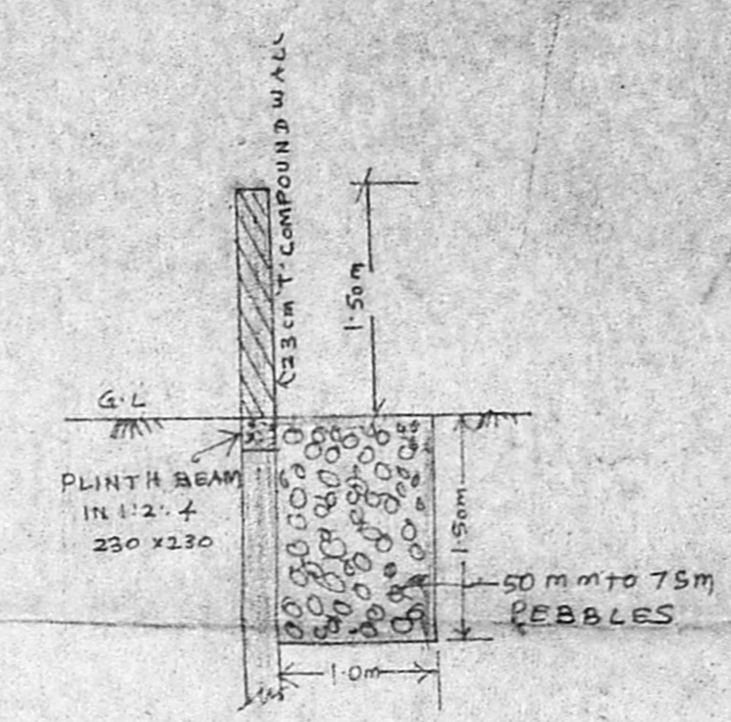

PLAN OF U.G. SUMP

COMPOUND WALL AND DETAILS OF PERCOLATION PIT