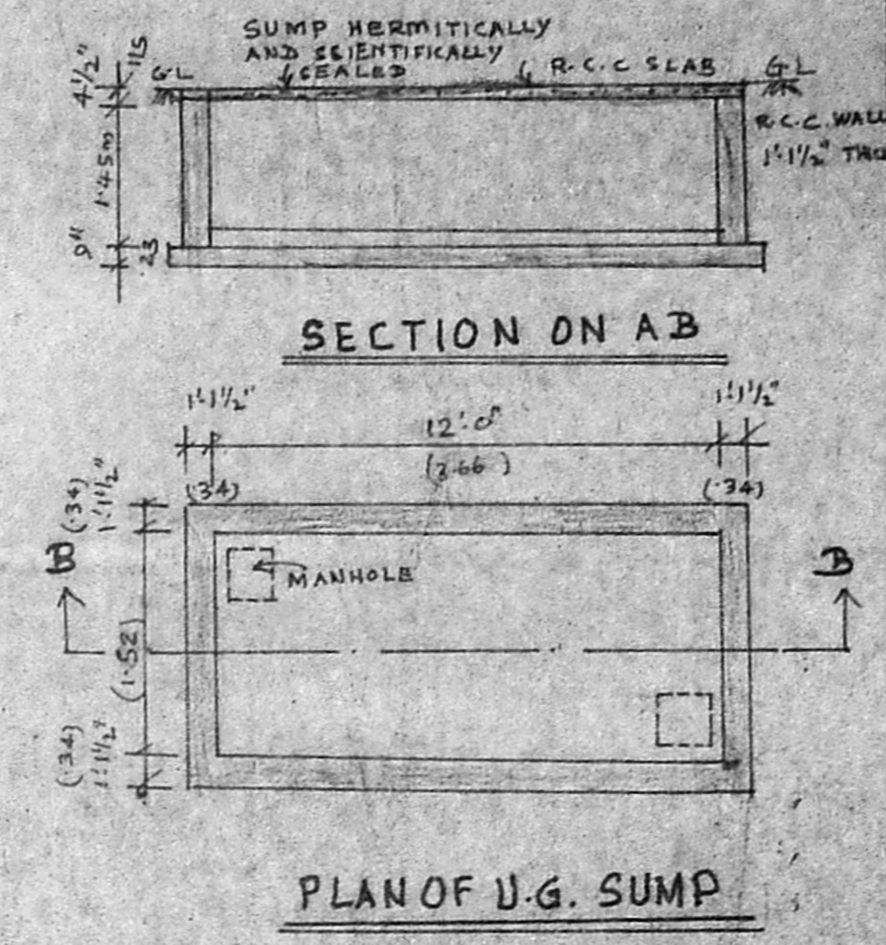

PLAN SHOWING THE PROPOSED RESIDENTIAL BUILDING AT PLOT NO W 222, 2ND AVENUE, ANNA NAGAR WESTERN EXTENSION, CHENNAI - 60001

R.S. NO 102/1 PART, 125 PART AND 126 PART OF PADI VILLAGE, AMBATTUR MUNICIPALITY

CMDA No. B-3 48/11/2000

SCALE 1:500

Planning Permit No. 48/2000

APPROVED

SUBJECT TO THE CONDITIONS IN THIS OFFER LETTER.

No. B3/45713/2000 3/2001

FOR MEMBER SECRETARY CHENNAI METROPOLITAN DEVELOPMENT AUTHORITY CHENNAI-600 008.

SCHEDULE OF JOINERY

TYPE	DESCRIPTION	QTY
MD	DOOR	1
D	DOOR	1
D1	DOOR	1
FW	FRENCH WINDOW	1
W	WINDOW	1
W1	WINDOW	1
W2	WINDOW	1
V	VENTILATOR	1

1. SPECIFICATION
1. R.C.C. COLUMN FOOTING IN FOUNDATION
  2. R.C.C. FRAMED STRUCTURE
  3. SAND FILLING IN BASEMENT
  4. P.C.C. 1:5:10 IN BASEMENT
  5. R.C.C. LINTELS & SLABS IN 1:2:4
  6. BRICK WORK IN C.M.16.
  7. WEATHERING COURSE LAID TO PROPER SLOPS

AREA STATEMENT

FLOOR	AREA (SQFT)	AREA (SQM)
GROUND FLOOR	1818	169
FIRST FLOOR	1840	171
SECOND FLOOR	1840	171
THIRD FLOOR	1840	171
TOTAL	7338	682

NON FSI AREA 29.40 m²

FSI AREA 652.60 m² FSI = 652.60 / 29.40 = 22.19

LEGEND

[Symbol]	PLOT BOUNDARY
[Symbol]	PROPOSED BUILDING
[Symbol]	EXISTING ROAD

TERRACE PLAN