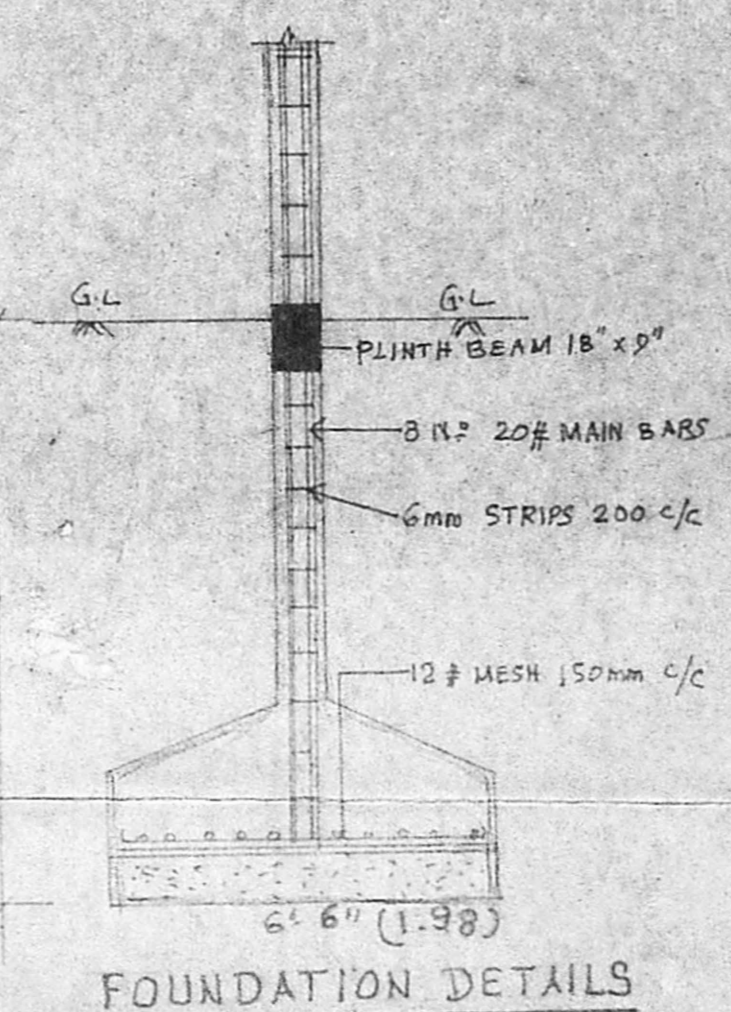

FOUNDATION DETAILS

SCHEDULE OF JOINERY

TYPE	DESCRIPTION	QTY
MD	DOOR	1
D	DOOR	1
D1	DOOR	1
FW	FRENCH WINDOW	1
W	WINDOW	1
W1	WINDOW	1
W2	WINDOW	1
V	VENTILATOR	1

1. SPECIFICATION
1. R.C.C. COLUMN FOOTING IN FOUNDATION
  2. R.C.C. FRAMED STRUCTURE
  3. SAND FILLING IN BASEMENT
  4. P.C.C. 1:5:10 IN BASEMENT
  5. R.C.C. LINTELS & SLABS IN 1:2:4
  6. BRICK WORK IN C.M.16.
  7. WEATHERING COURSE LAID TO PROPER SLOPS

AREA STATEMENT

FLOOR	AREA (SQFT)	AREA (SQM)
GROUND FLOOR	1818	169
FIRST FLOOR	1840	171
SECOND FLOOR	1840	171
THIRD FLOOR	1840	171
TOTAL	7338	682

NON FSI AREA 29.40 m²

FSI AREA 652.60 m² FSI = 652.60 / 29.40 = 22.19

LEGEND

[Symbol]	PLOT BOUNDARY
[Symbol]	PROPOSED BUILDING
[Symbol]	EXISTING ROAD