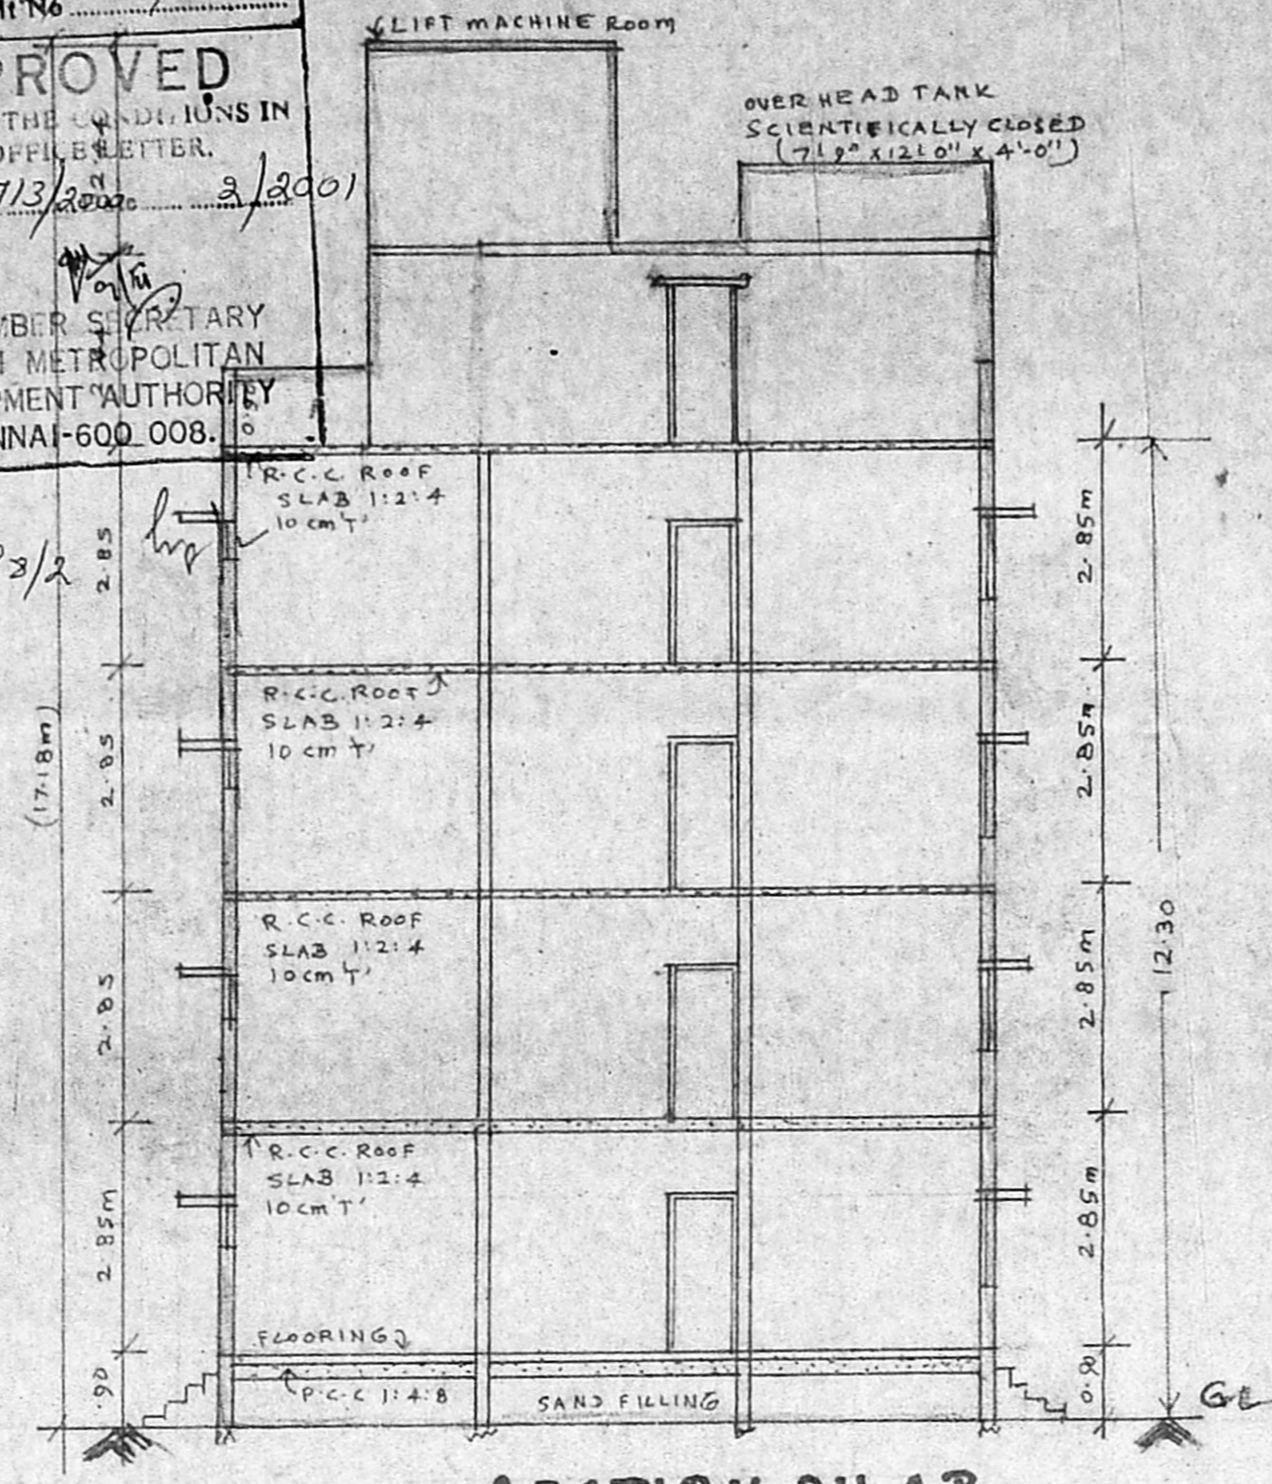

SECTION ON AB